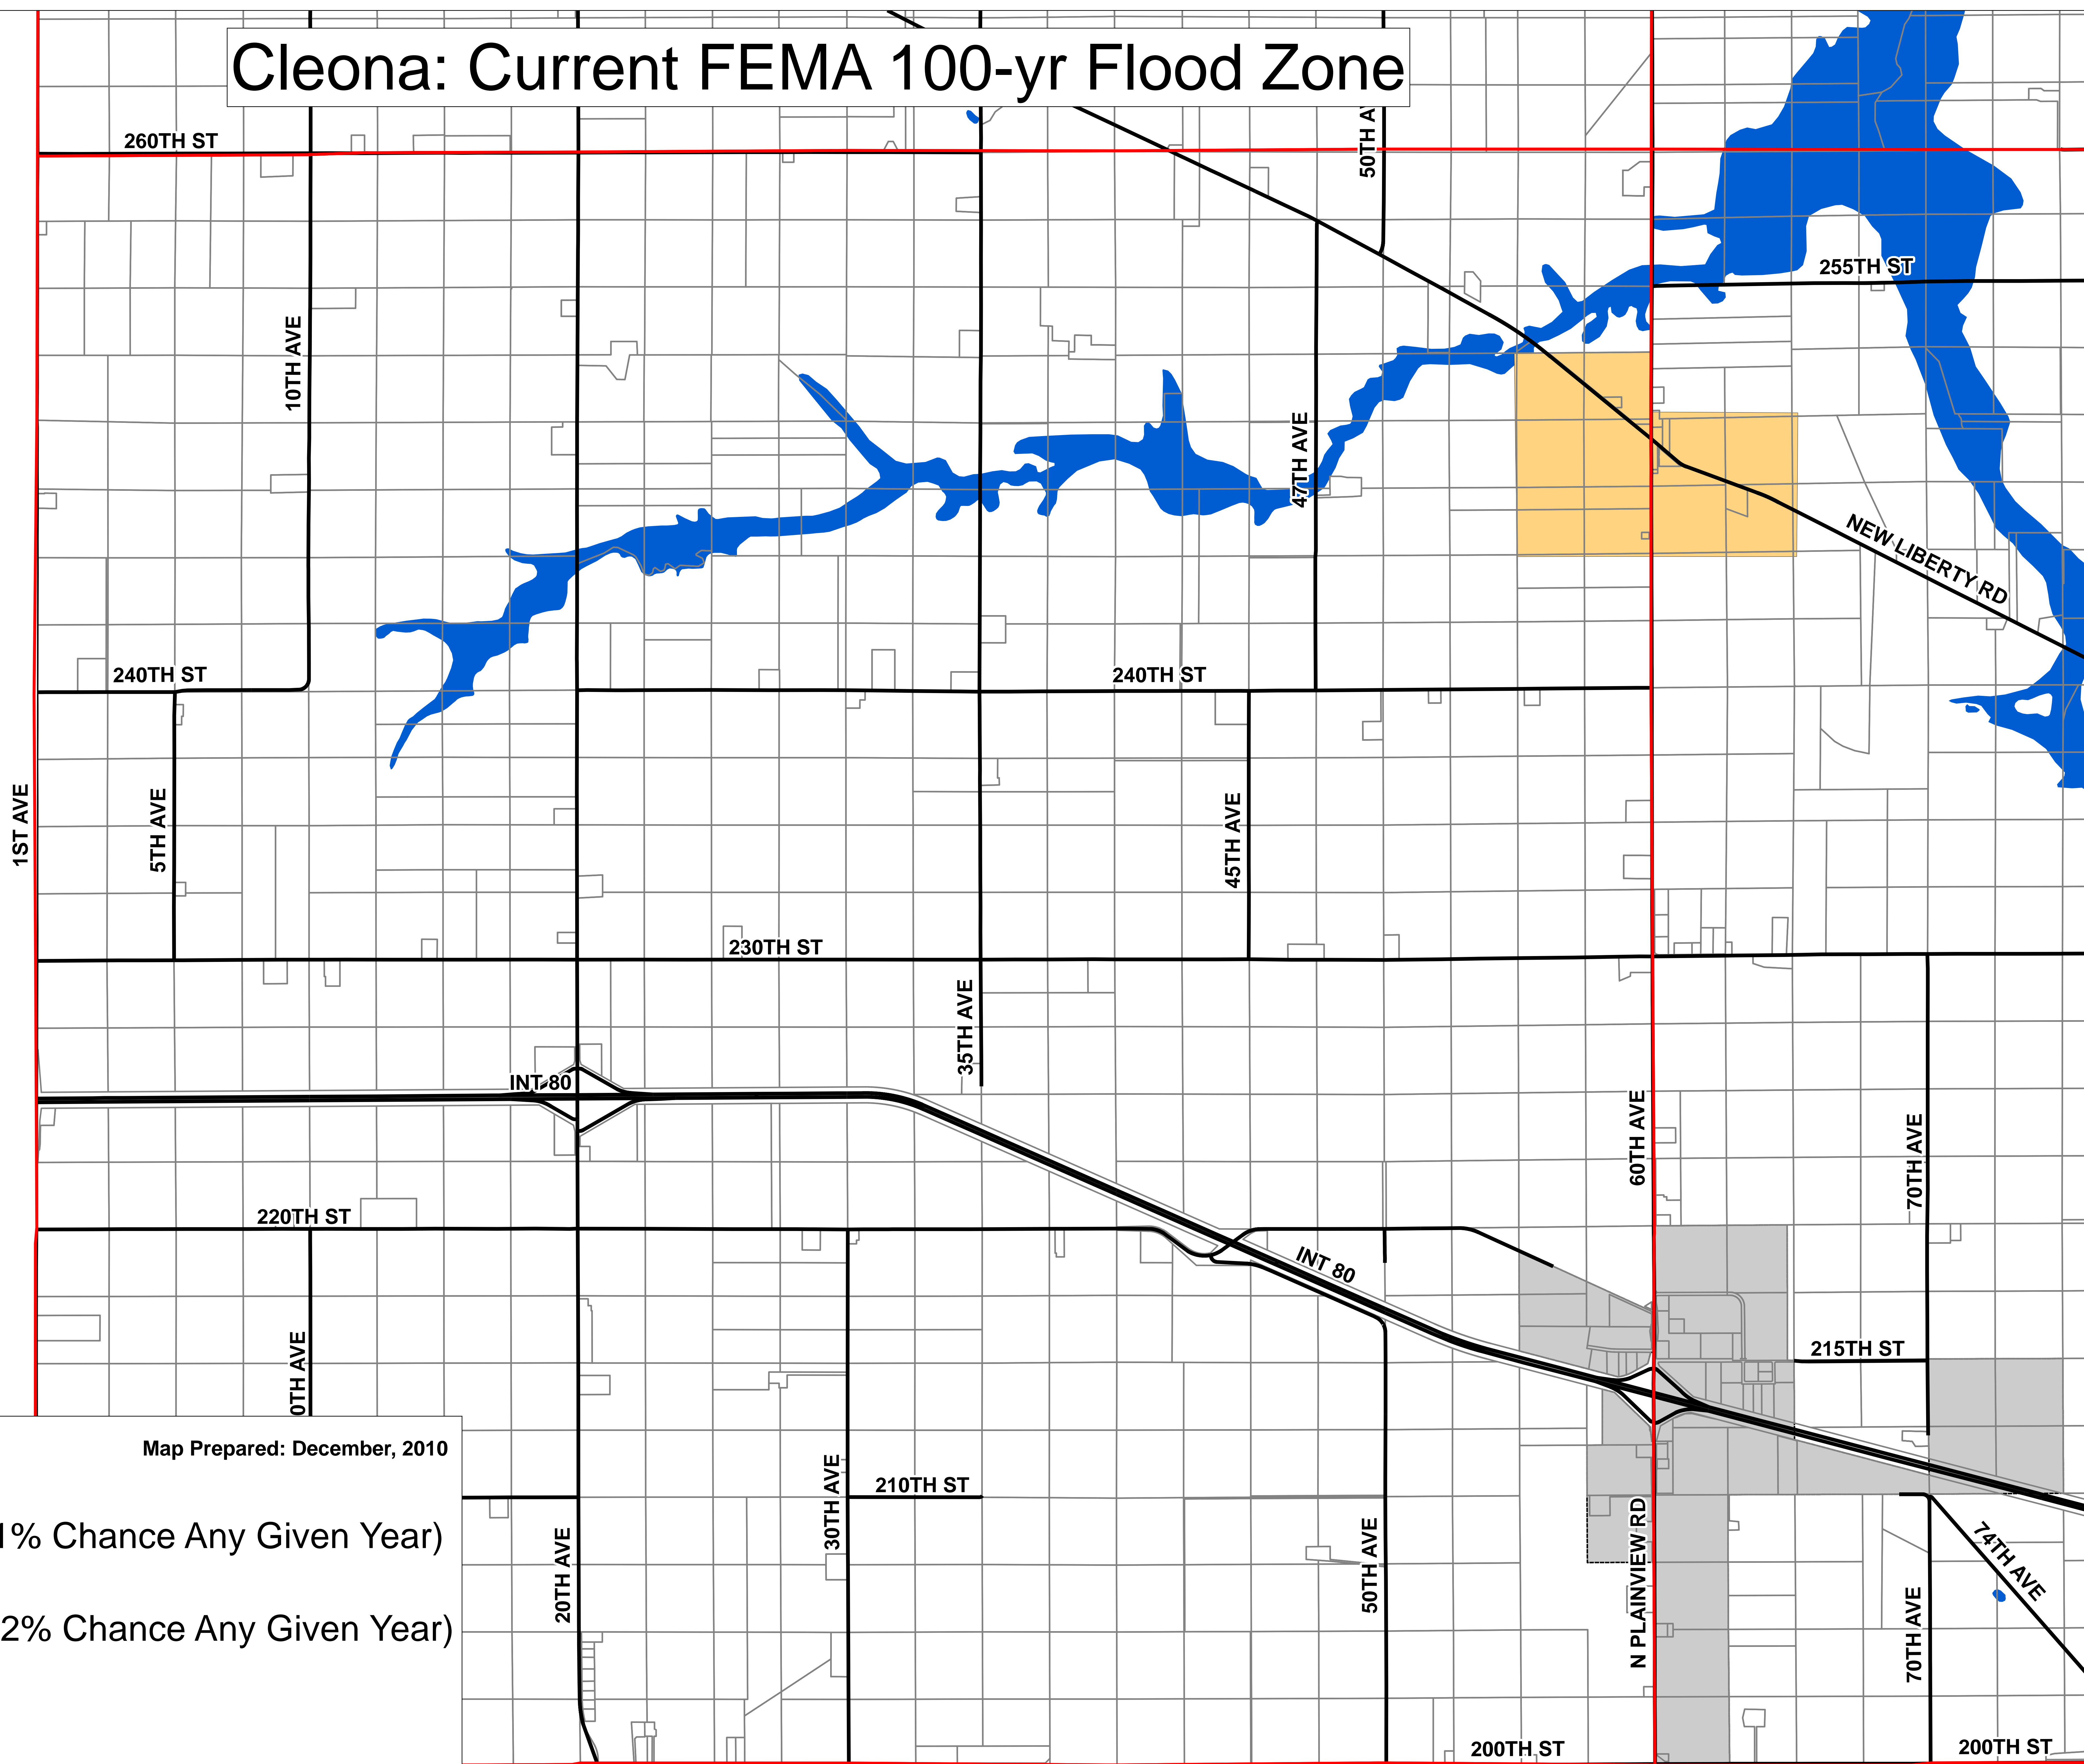

Cleona: Current FEMA 100-yr Flood Zone

Legend

Current FEMA Zones

- 100-Year Floodzone (1% Chance Any Given Year)
- Area Not Included
- 500-Year Floodzone (.2% Chance Any Given Year)
- City Limits
- Major Rivers
- Parcels
- Political Townships
- Roads

Map Prepared: December, 2010

1 in = 0.2 miles

0 0.25 0.5 0.75 1 Miles